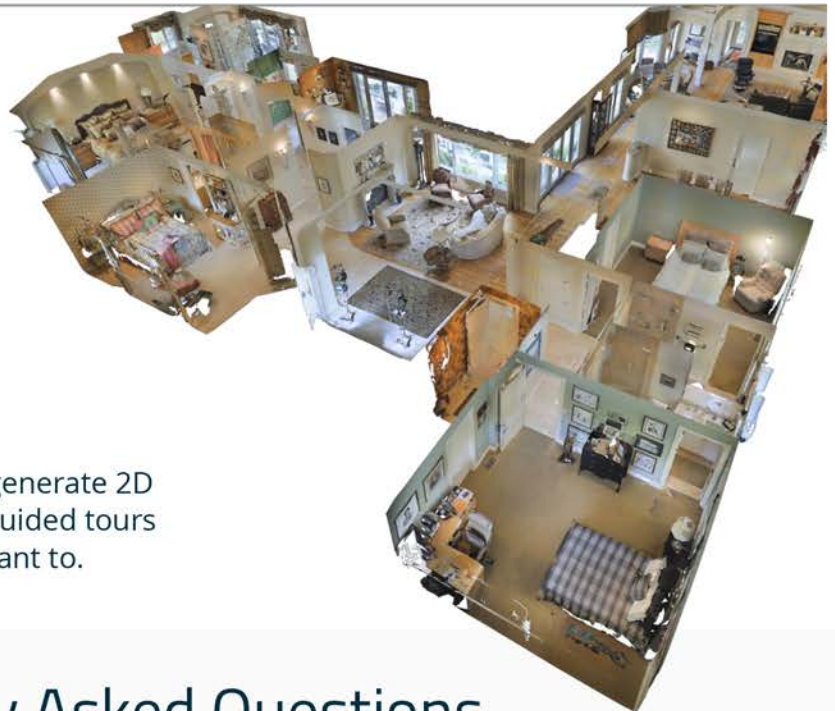

3

Easily use it on your website, MLS listings, and on social.

What you get

Every 3D Showcase is a completely immersive 3D representation of a space. Matterport's proprietary **Dollhouse View** provides a total understanding of how a property fits together, while **Inside View** lets anyone navigate a 3D Space as if they were there.

With your 3D Space, you have the ability to generate 2D snapshots, take measurements, and create guided tours to show off a property exactly the way you want to.

Frequently Asked Questions

How long does it take to scan a typical home?